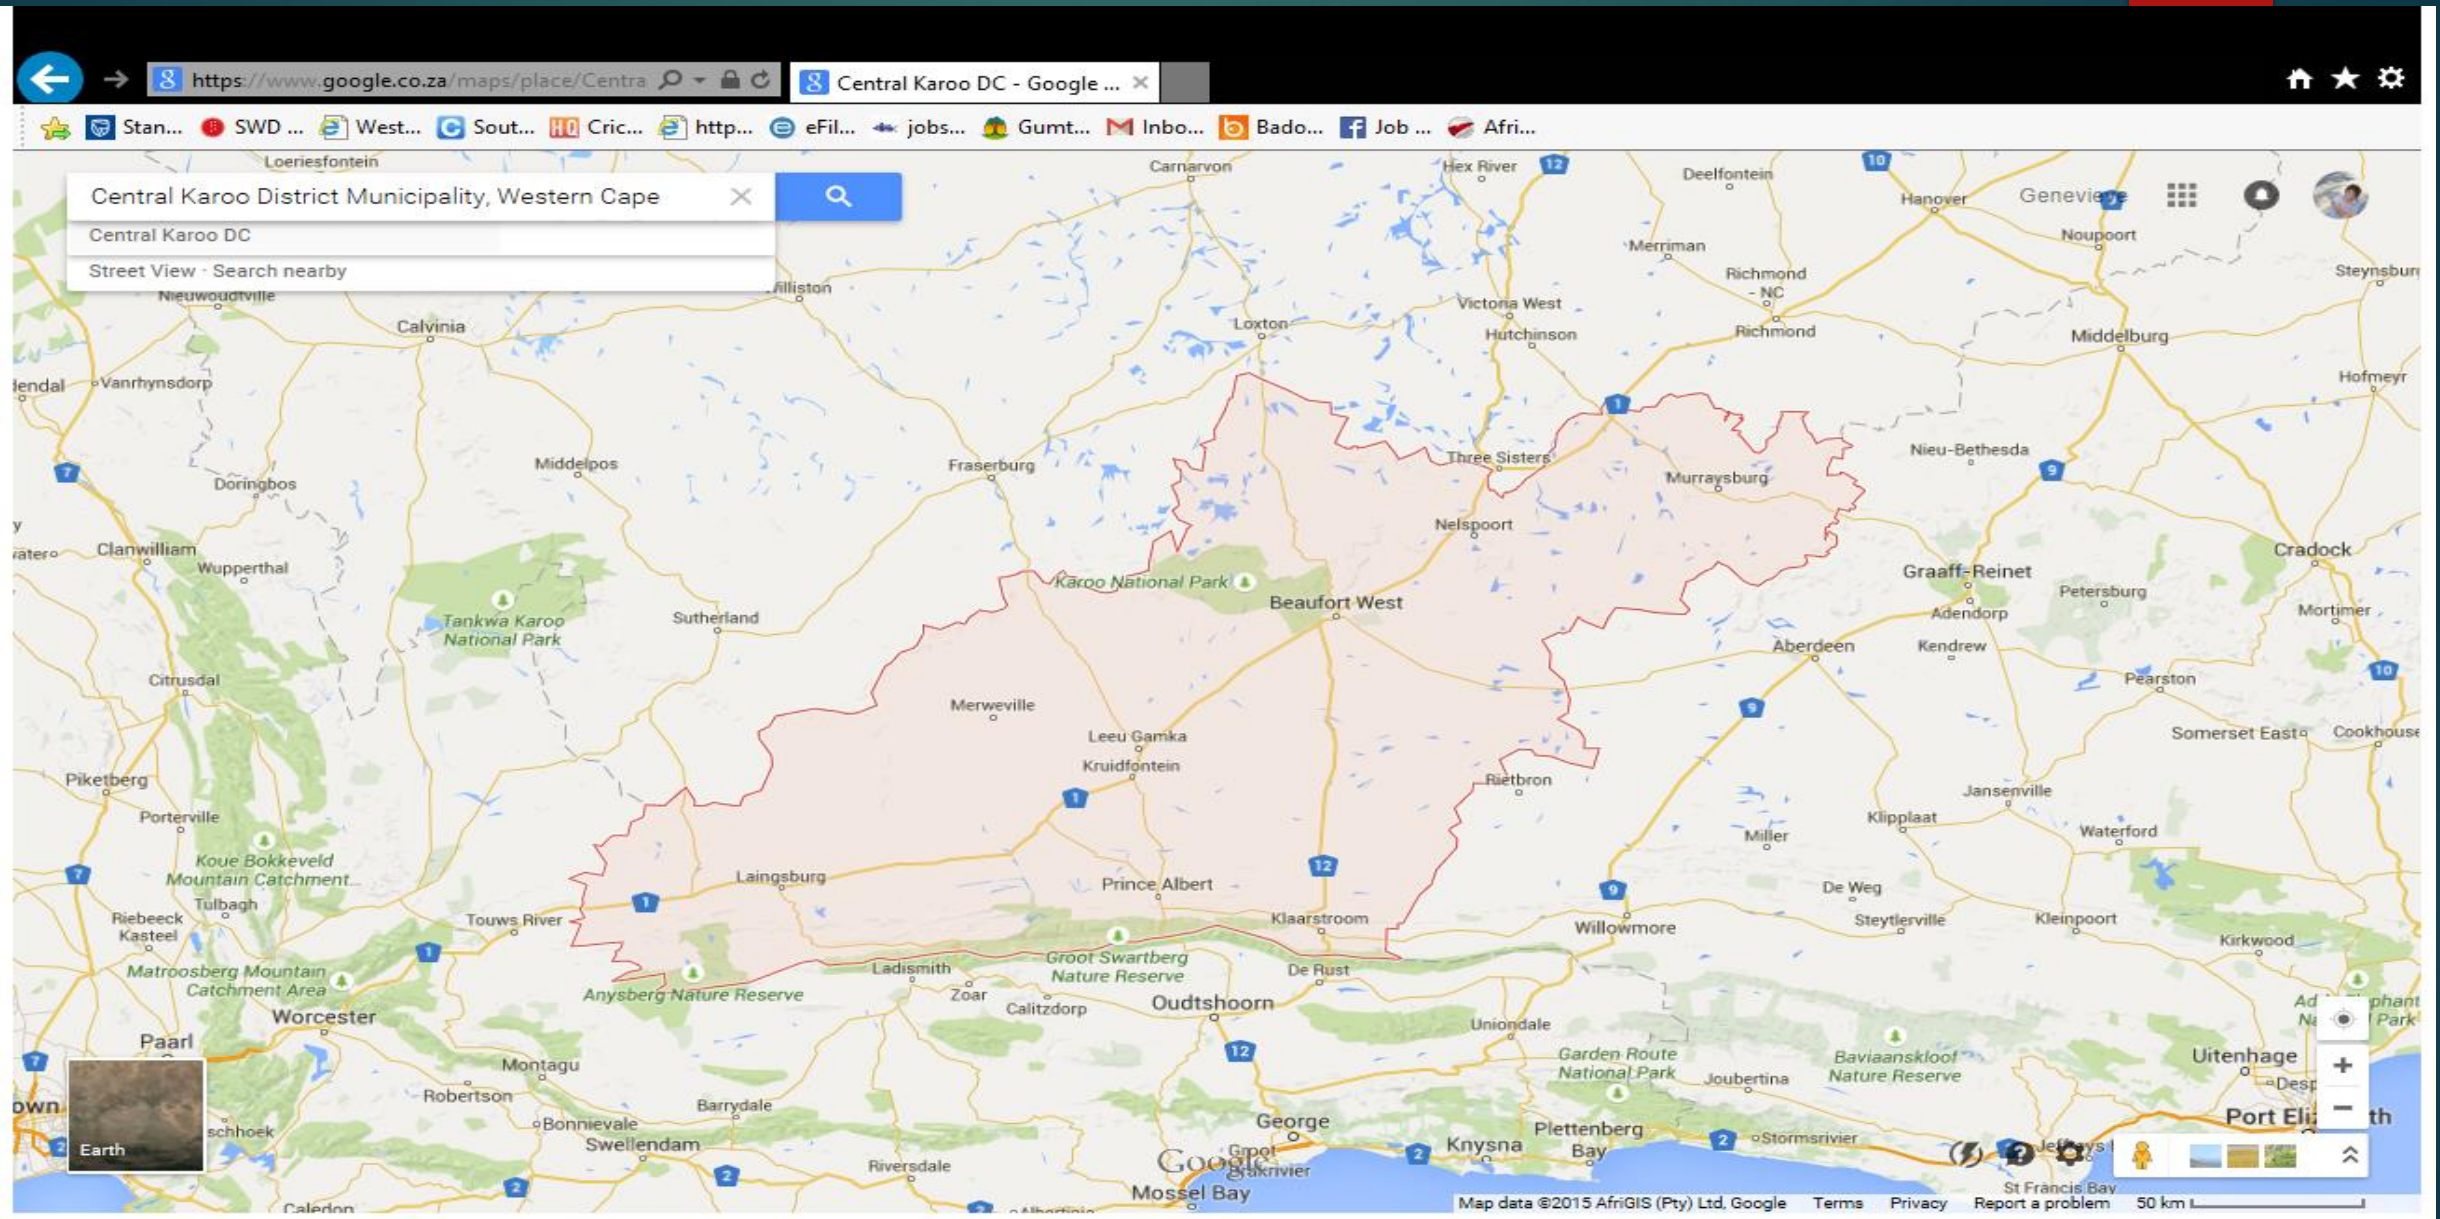

CENTRAL KAROO DISTRICT MUNICIPALITY - MAP