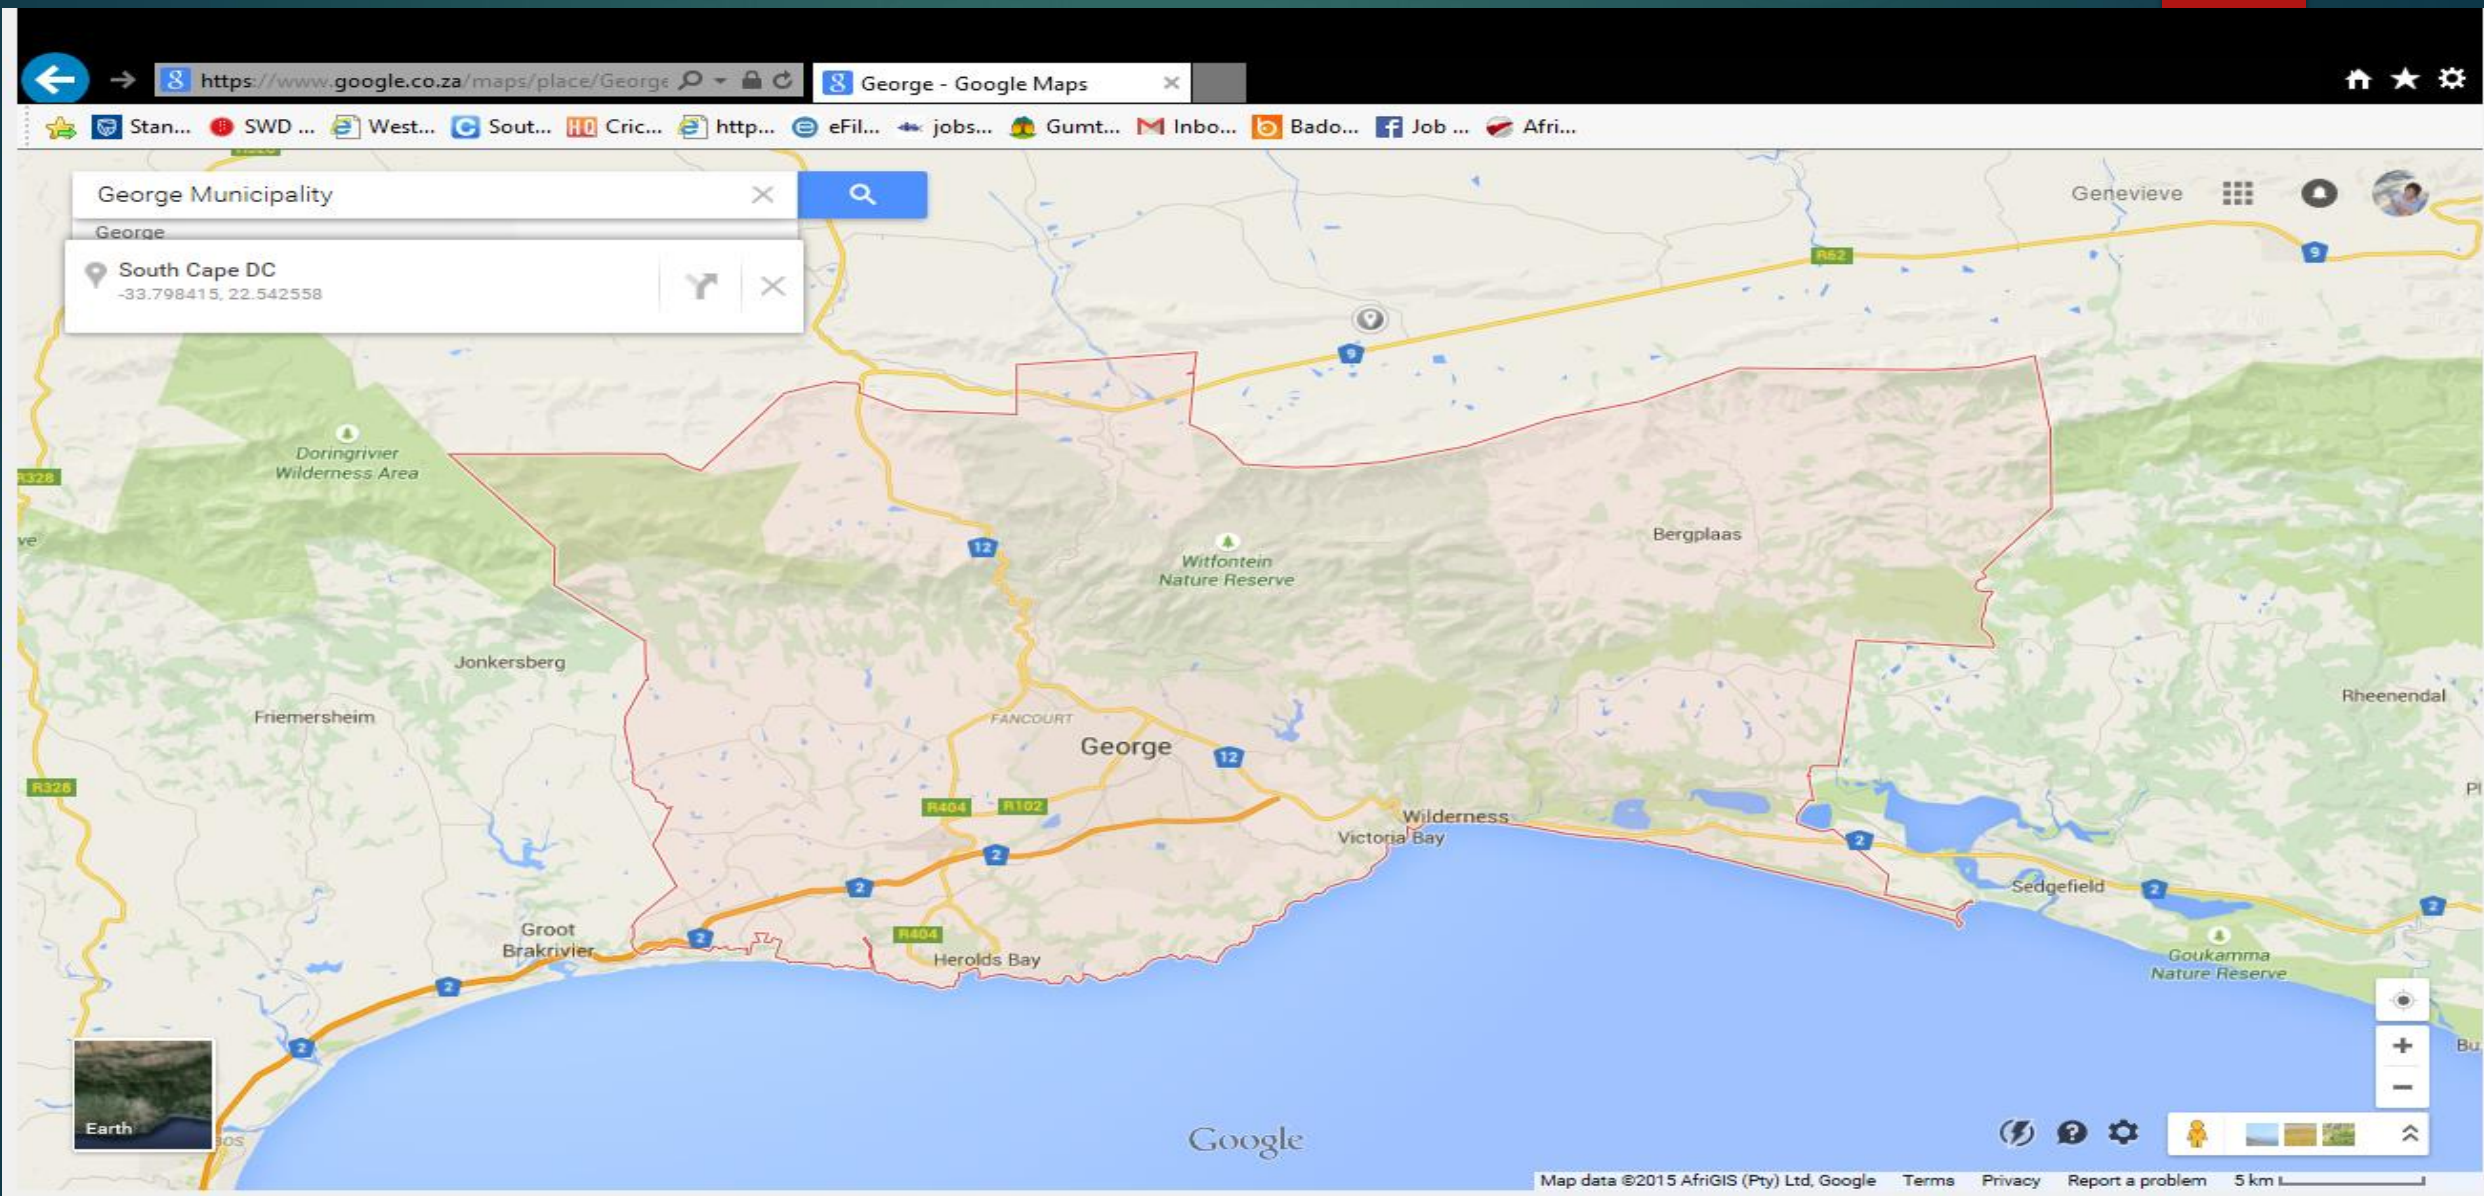

GEORGE MUNICIPALITY - MAP

EDEN DISTRICT MUNICIPALITY: MUNICIPALITIES - CLUBS

GEORGE MUNICIPALITY

CLUB	TOTAL PARTICIPANTS	GENDER		RACE CLASSIFICATION		
		MALE	FEMALE	BLACK	BLACK AFRICAN	WHITE
BLANCO CRICKET CLUB	69	69	-	69	-	-
GEORGE CRICKET CLUB	64	64	-	-	-	64
NELSON MANDELA MET UNIVERSITY	56	56	-	-	5	51
PACALTS DORP UNITED CRICKET CLUB	58	58	-	55	1	2
RAMBLERS CRICKET CLUB	71	49	22	52	5	14
THEMBALETHU CRICKET CLUB	48	48	-	8	39	1
WILDERNESS XI VIPERS CRICKET CLUB	21	21	-	20	1	-