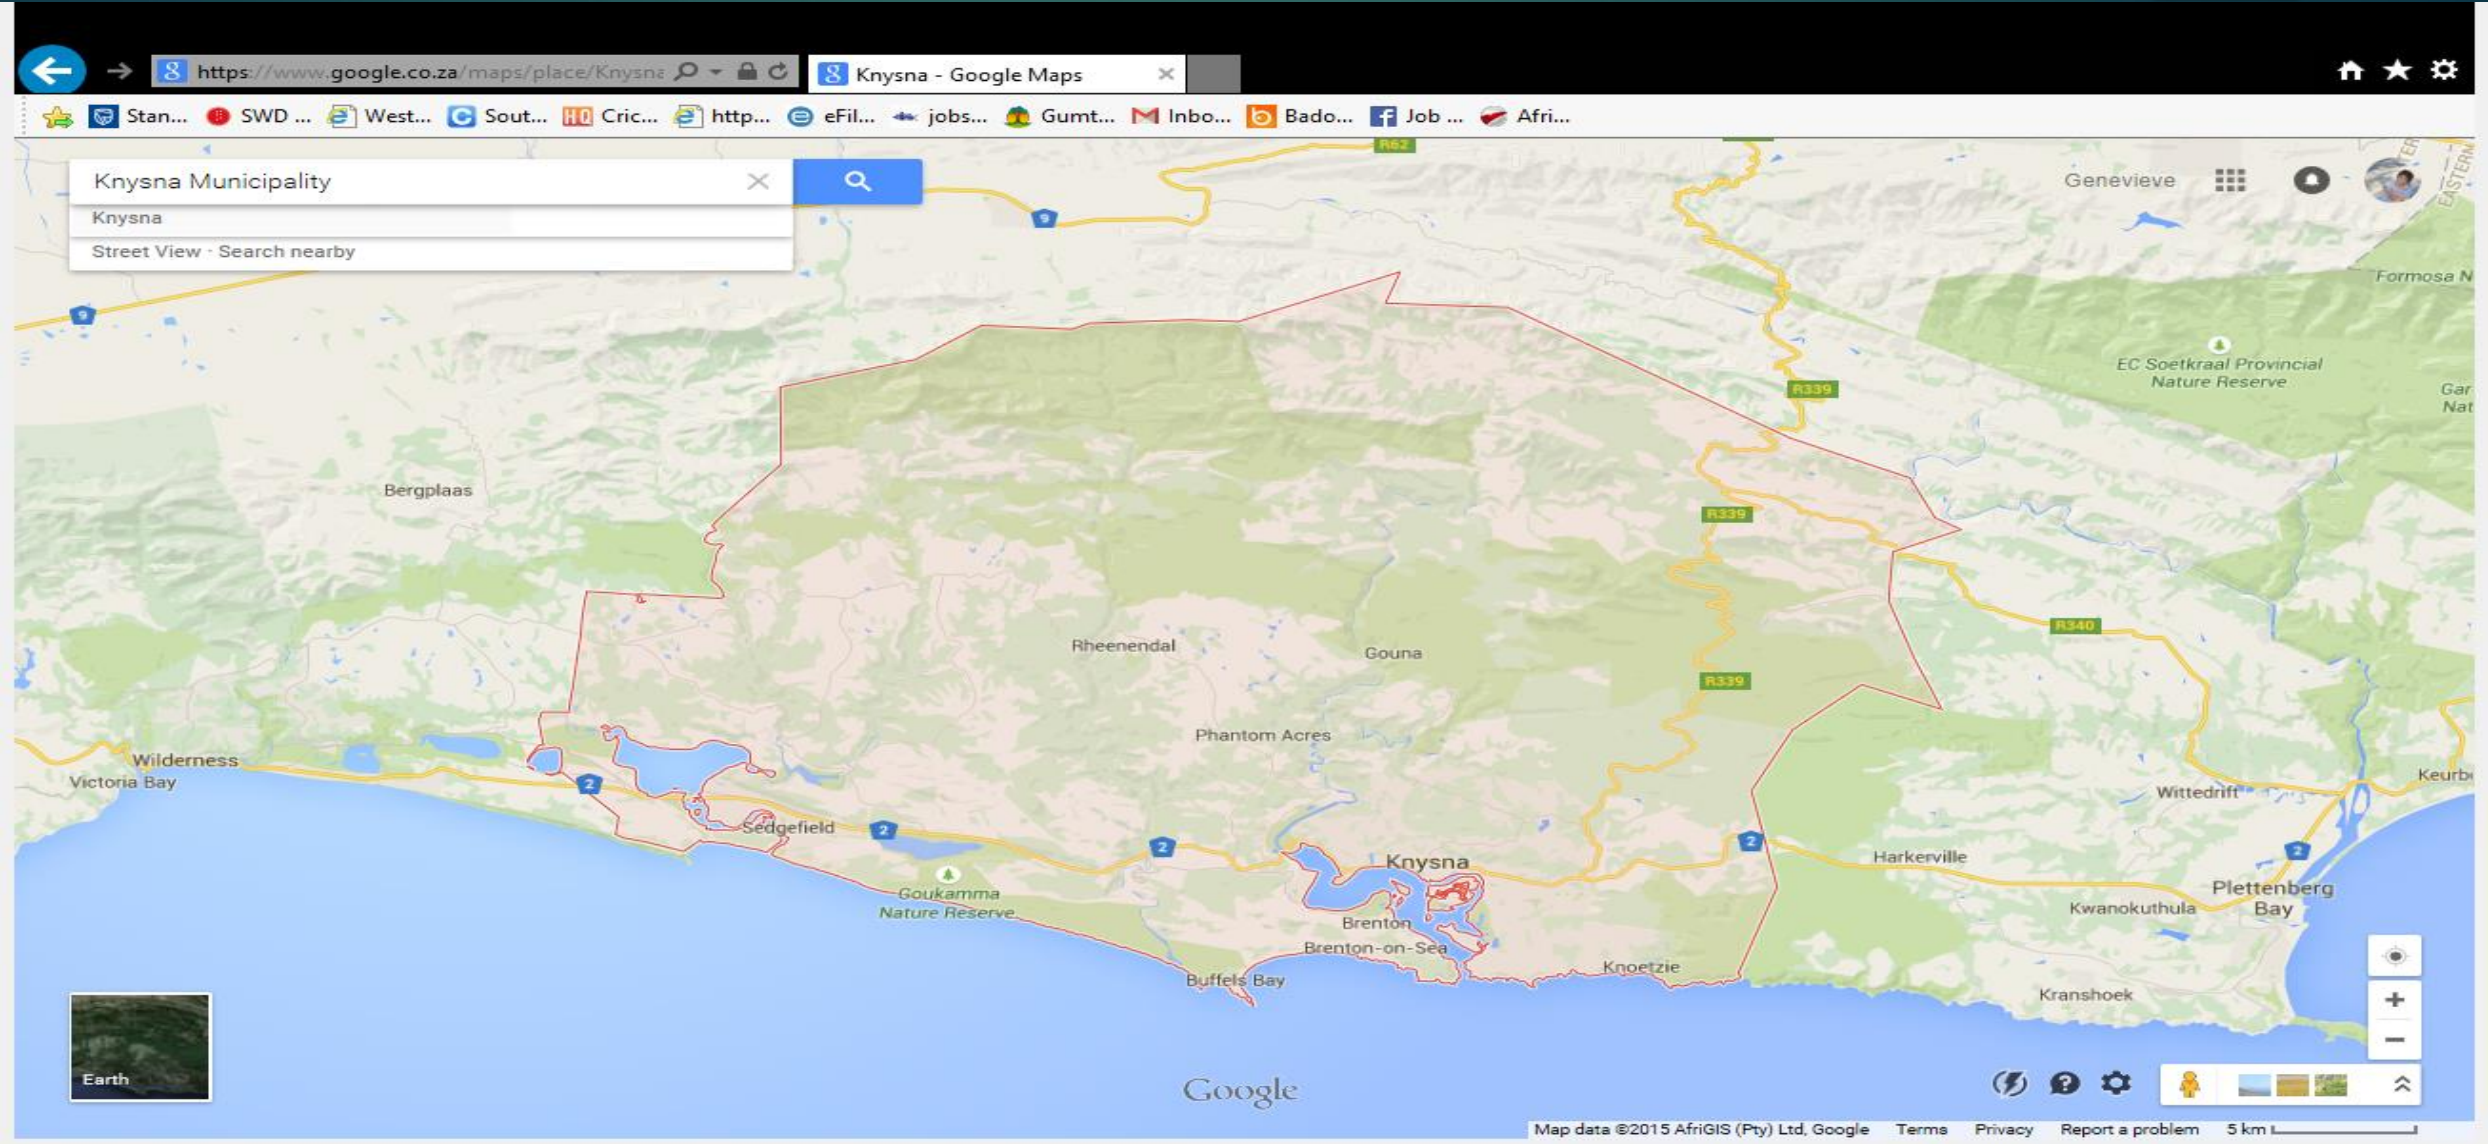

KNYSNA MUNICIPALITY - MAP

EDEN DISTRICT MUNICIPALITY: MUNICIPALITIES - CLUBS

KNYSNA MUNICIPALITY

CLUB	TOTAL PARTICIPANTS	GENDER		RACE CLASSIFICATION		
		MALE	FEMALE	BLACK	BLACK AFRICAN	WHITE
KNYSNA CAVALIERS CRICKET CLUB	34	34	-	-	-	34
PIRATES UNITED CRICKET CLUB	69	69	-	62	1	6