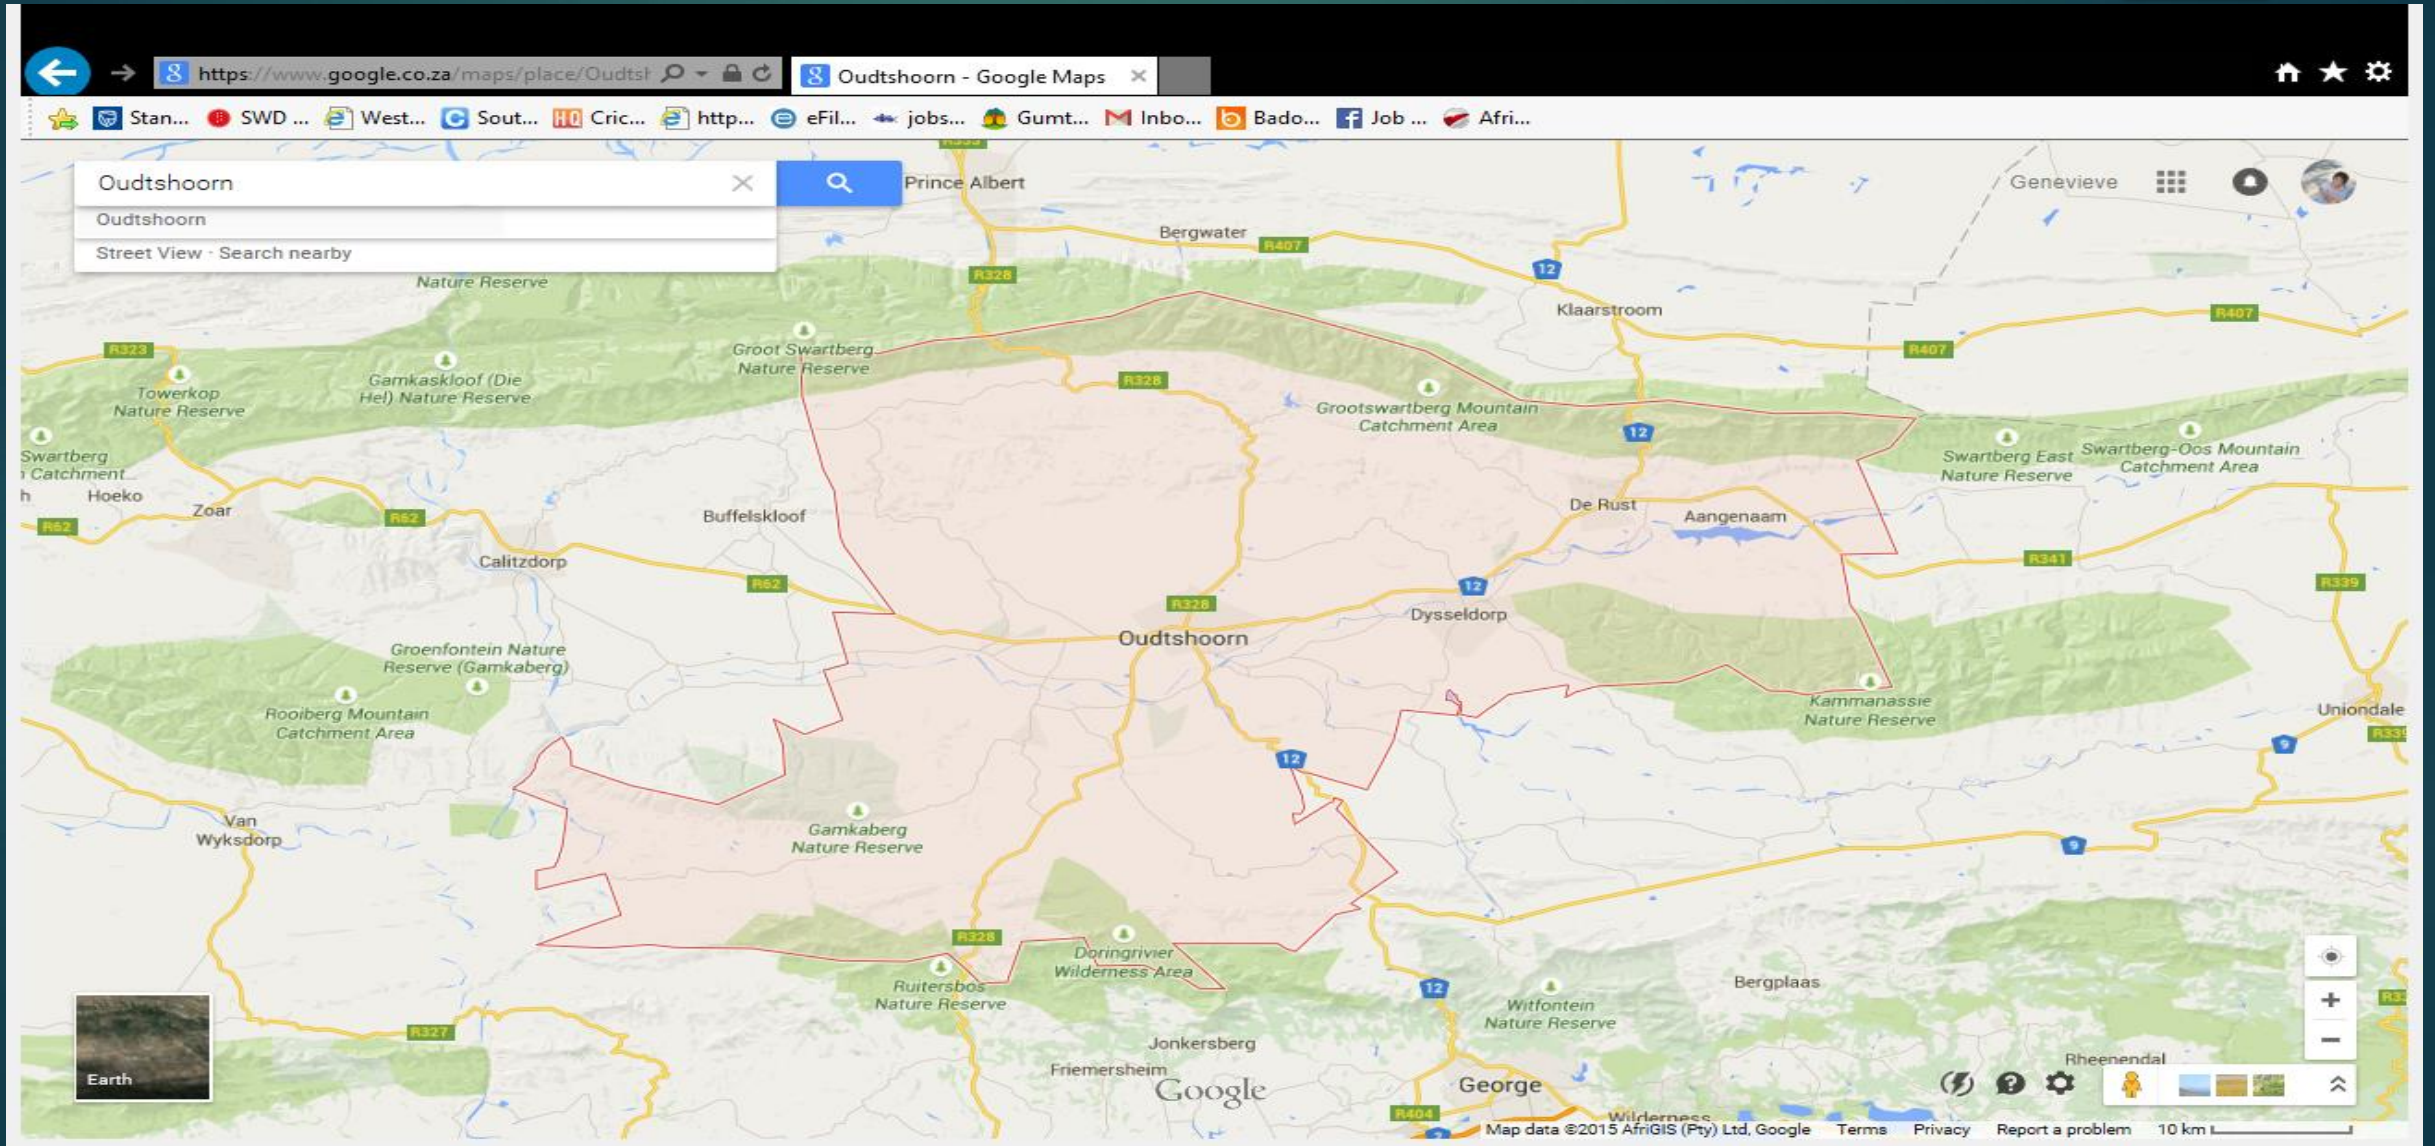

EDEN DISTRICT MUNICIPALITY - MAP

The image is a screenshot of a Google Maps browser window. At the top, the browser's address bar shows the URL <https://www.google.co.za/maps/place/South+...>. The search bar in the top left corner contains the text "Eden District Municipality". Below the search bar, a dropdown menu lists "South Cape DC" and "Street View - Search nearby". The main map area displays the Eden District Municipality in South Africa, with various towns and nature reserves labeled. Towns include Prince Albert, Bergwater, Klaarstroom, Willowmore, Oudtshoorn, George, Mossel Bay, and Plettenberg Bay. Nature reserves shown include Towerkop Nature Reserve, Klein Swartberg Mountain Catchment, Groot Swartberg Nature Reserve, Anysberg Nature Reserve, Langeberg - Oos/ East Mountain..., Ruitersbos Nature Reserve, Kammanassie Nature Reserve, and Garden Route National Park. The map also shows major roads (9, 12, 2) and the coastline. In the bottom right corner, there are navigation controls (compass, zoom in/out, street view) and a scale bar indicating 20 km. The Google logo is centered at the bottom, and the text "Map data ©2015 AfriGIS (Pty) Ltd, Google" is visible at the very bottom.

MOSSEL BAY MUNICIPALITY - MAP

EDEN DISTRICT MUNICIPALITY: MUNICIPALITIES - CLUBS

MOSSEL BAY MUNICIPALITY

CLUB	TOTAL PARTICIPANTS	GENDER		RACE CLASSIFICATION		
		MALE	FEMALE	BLACK	BLACK AFRICAN	WHITE
KWANONQABA CRICKET CLUB	40	40	-	6	34	-
MAYFLOWER CRICKET CLUB	29	29	-	27	-	2
MOSSEL BAY CRICKET CLUB	70	70	-	-	2	68
SUSSEX CRICKET CLUB	76	76	-	68	2	6

OUTTSHOORN MUNICIPALITY - MAP

EDEN DISTRICT MUNICIPALITY: MUNICIPALITIES - CLUBS

OUTSHOORN MUNICIPALITY

CLUB	TOTAL PARTICIPANTS	GENDER		RACE CLASSIFICATION		
		MALE	FEMALE	BLACK	BLACK AFRICAN	WHITE
BONGOLETHU CRICKET CLUB	33	33	-	28	5	-
DYSSELSDORP CRICKET CLUB	29	29	-	29	-	-
HARLEQUINS FORCES CRICKET CLUB	92	73	19	74	10	8
UNION STARS CRICKET CLUB	149	120	29	143	3	3
WESTERN HOPE CRICKET CLUB	33	31	2	33	-	-