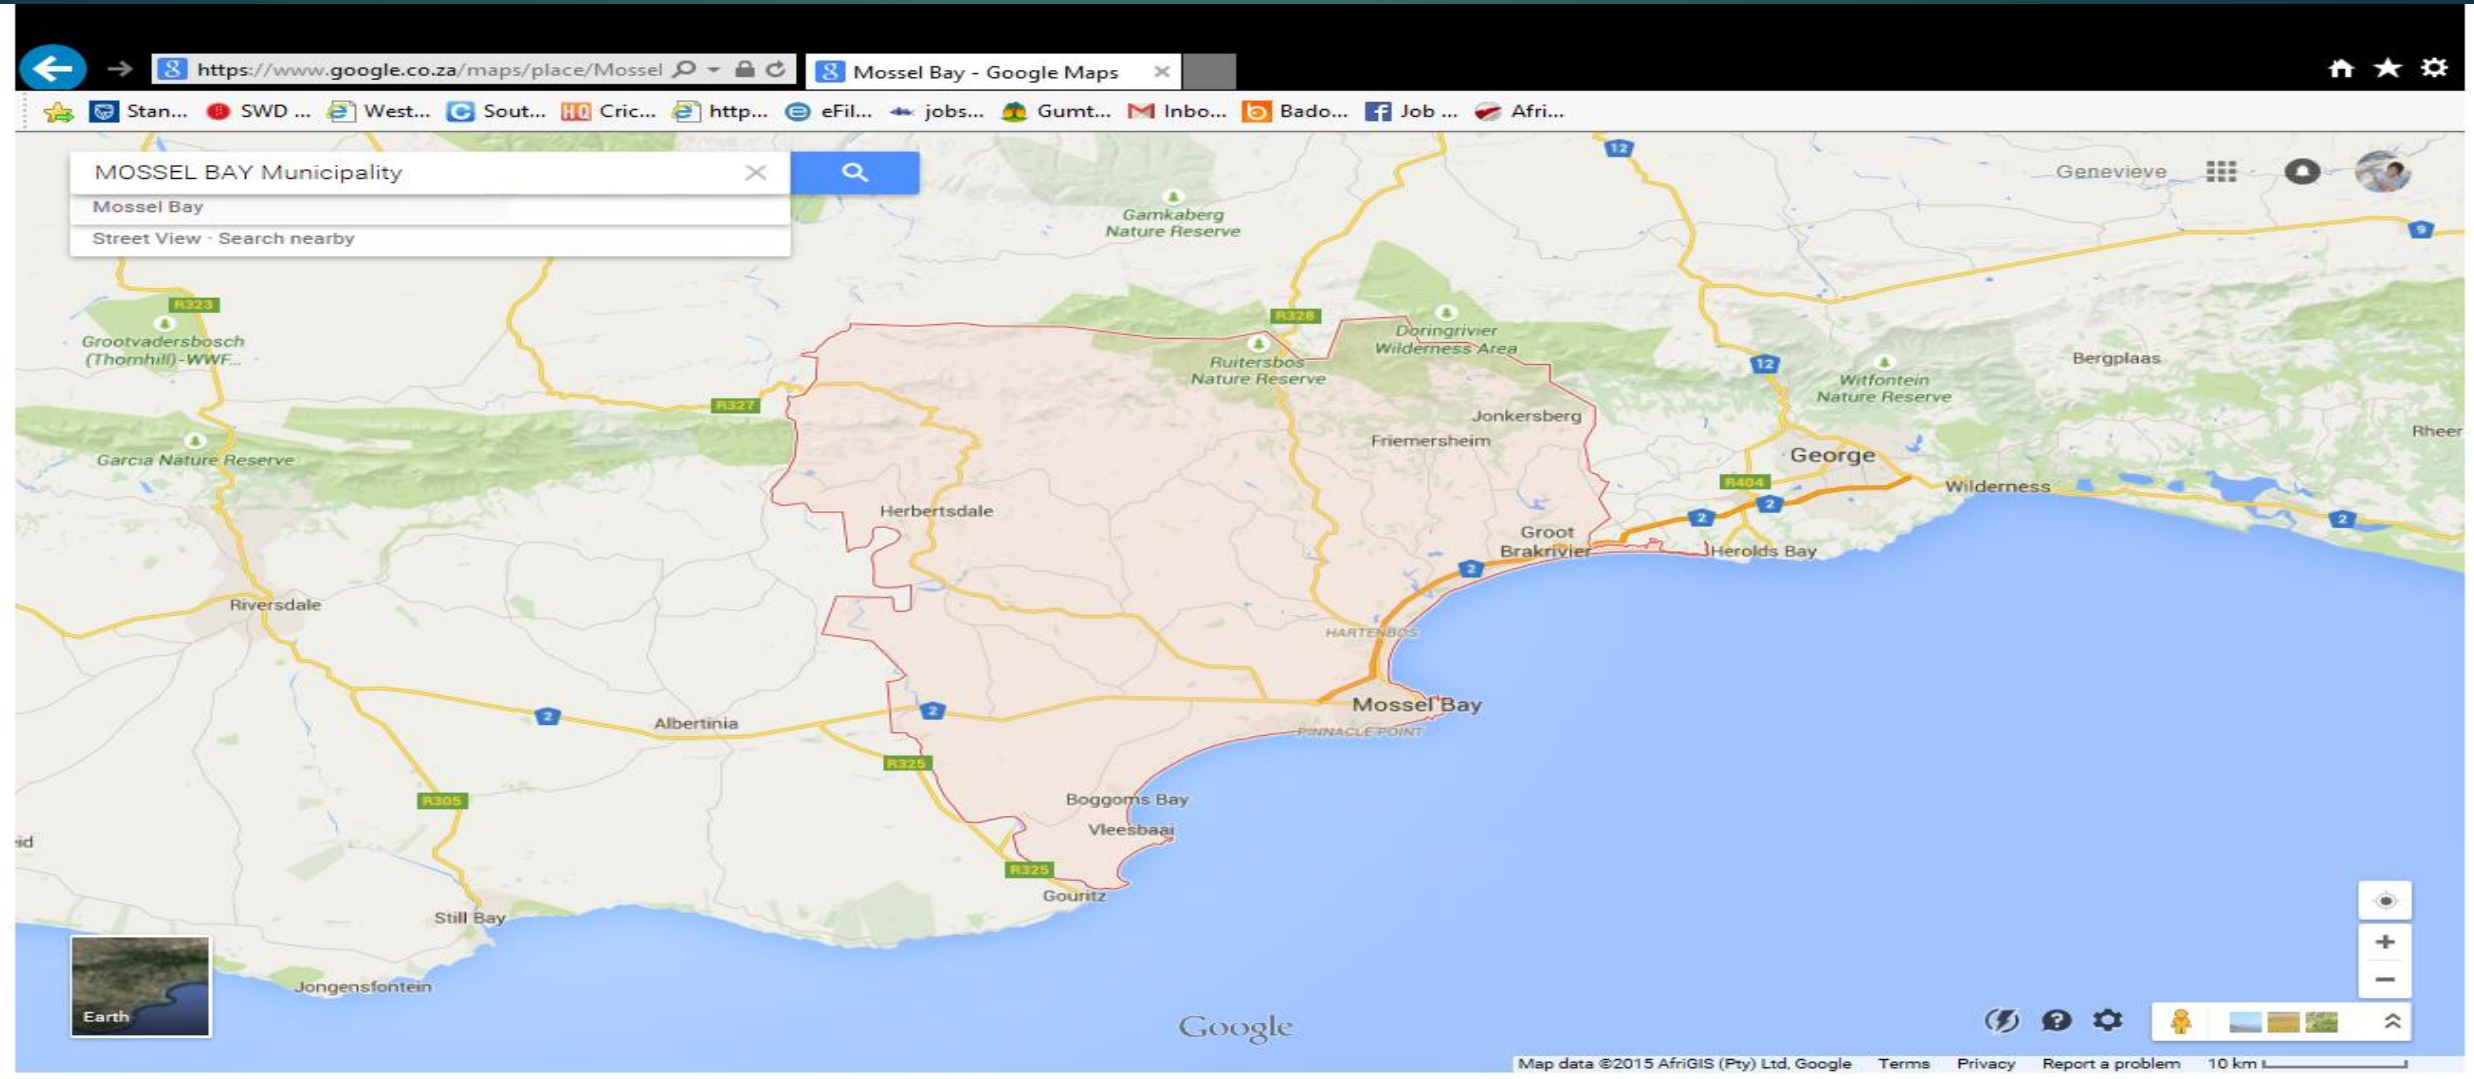

MOSSEL BAY MUNICIPALITY - MAP

EDEN DISTRICT MUNICIPALITY: MUNICIPALITIES - CLUBS

MOSSEL BAY MUNICIPALITY

CLUB	TOTAL PARTICIPANTS	GENDER		RACE CLASSIFICATION		
		MALE	FEMALE	BLACK	BLACK AFRICAN	WHITE
KWANONQABA CRICKET CLUB	40	40	-	6	34	-
MAYFLOWER CRICKET CLUB	29	29	-	27	-	2
MOSSEL BAY CRICKET CLUB	70	70	-	-	2	68
SUSSEX CRICKET CLUB	76	76	-	68	2	6