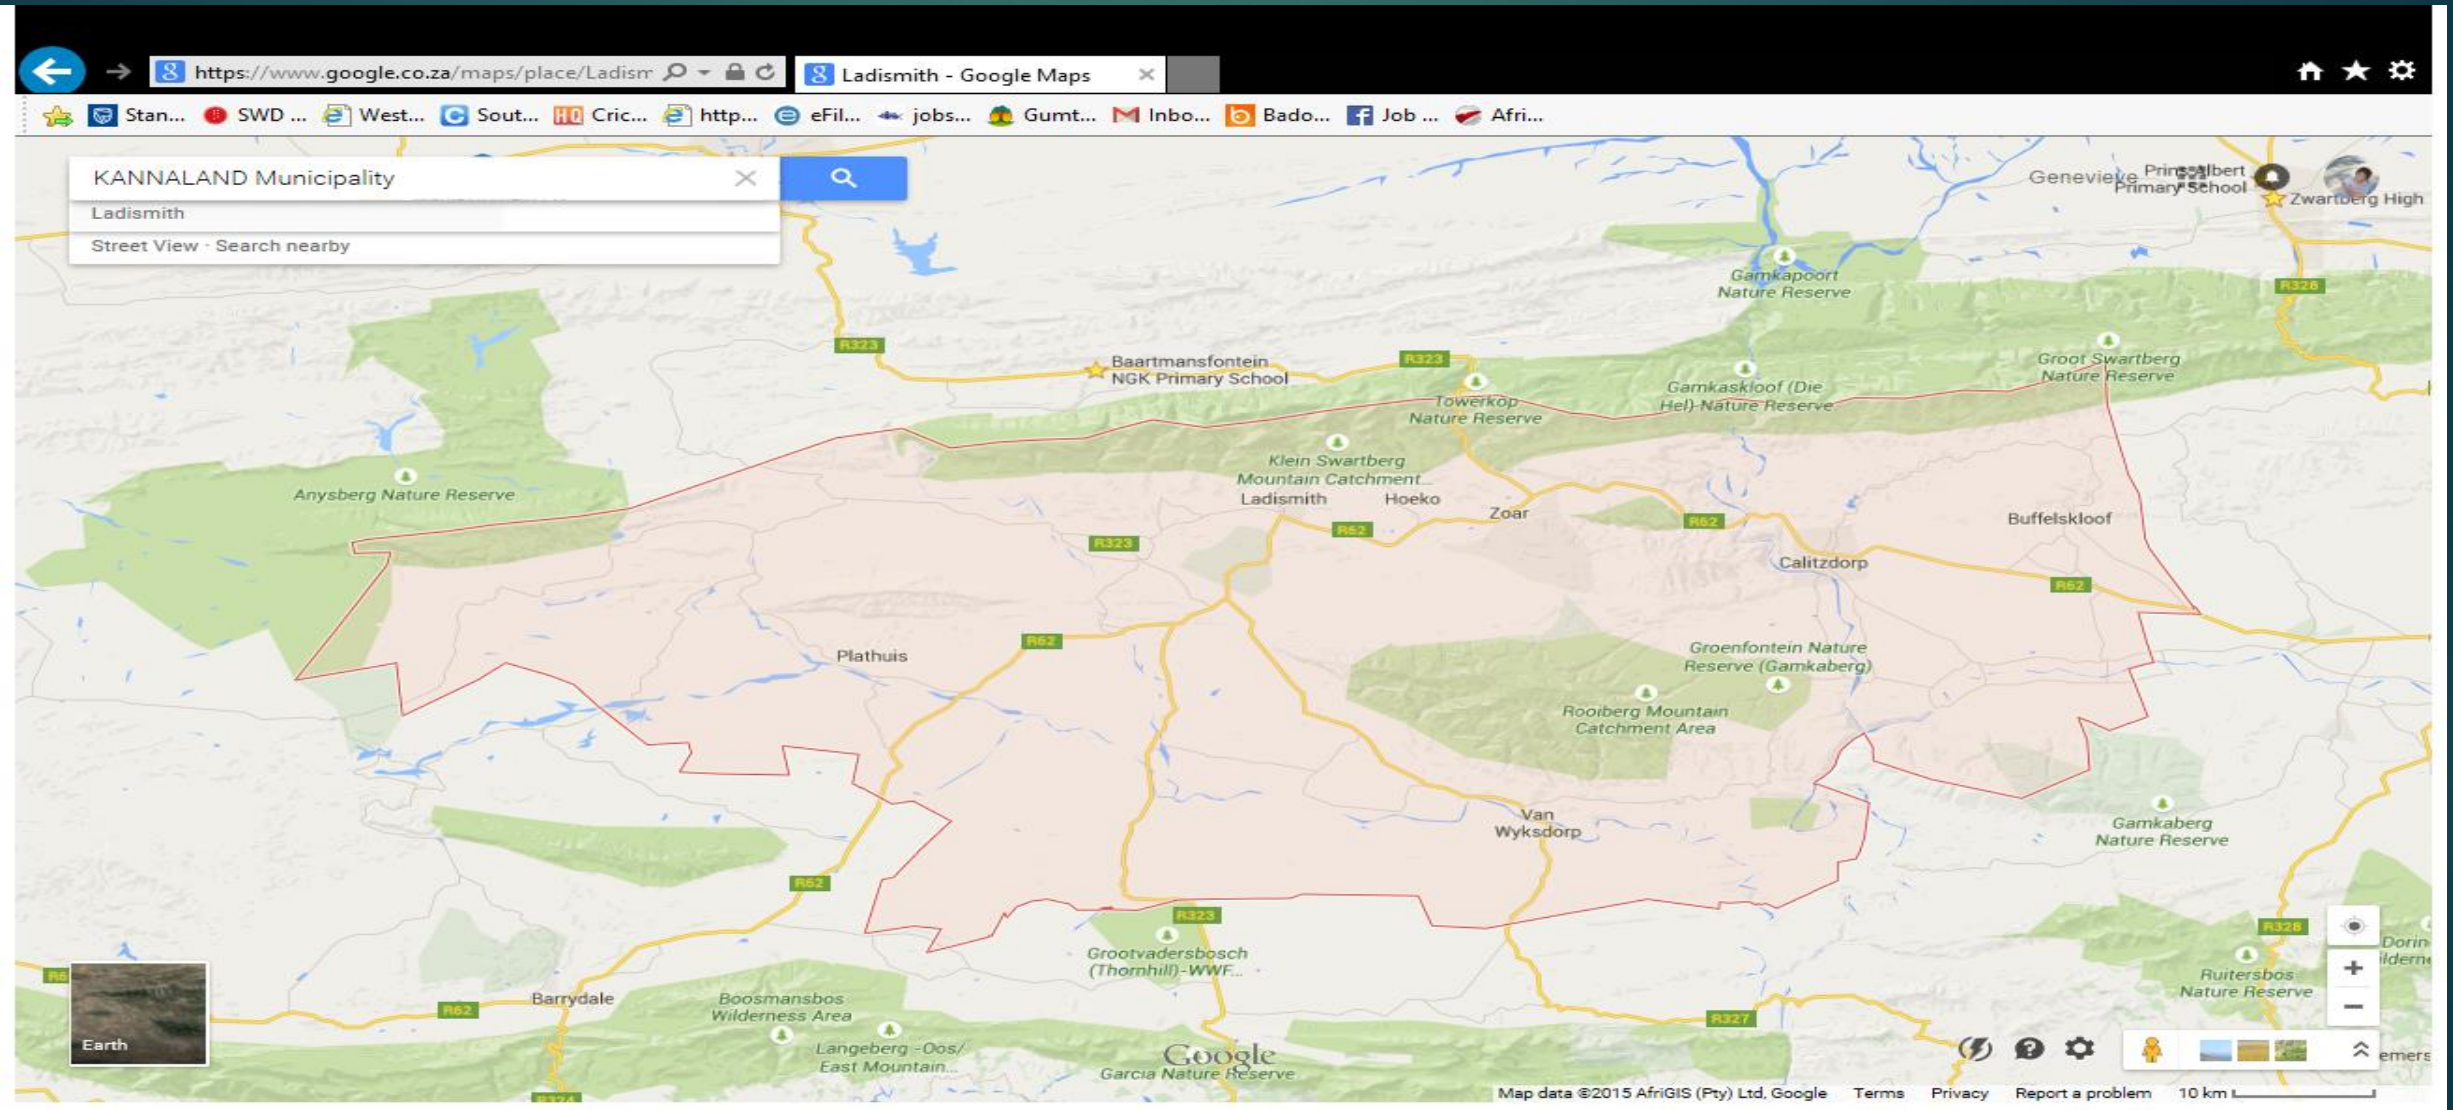

KANNALAND MUNICIPALITY - MAP

EDEN DISTRICT MUNICIPALITY: MUNICIPALITIES - CLUBS

KANNALAND MUNICIPALITY

CLUB	TOTAL PARTICIPANTS	GENDER		RACE CLASSIFICATION		
		MALE	FEMALE	BLACK	BLACK AFRICAN	WHITE
CALITZDORP YOUNG STARS CRICKET CLUB	23	23	-	23	-	-
LADISMITH CRICKET CLUB	24	24	-	22	-	2