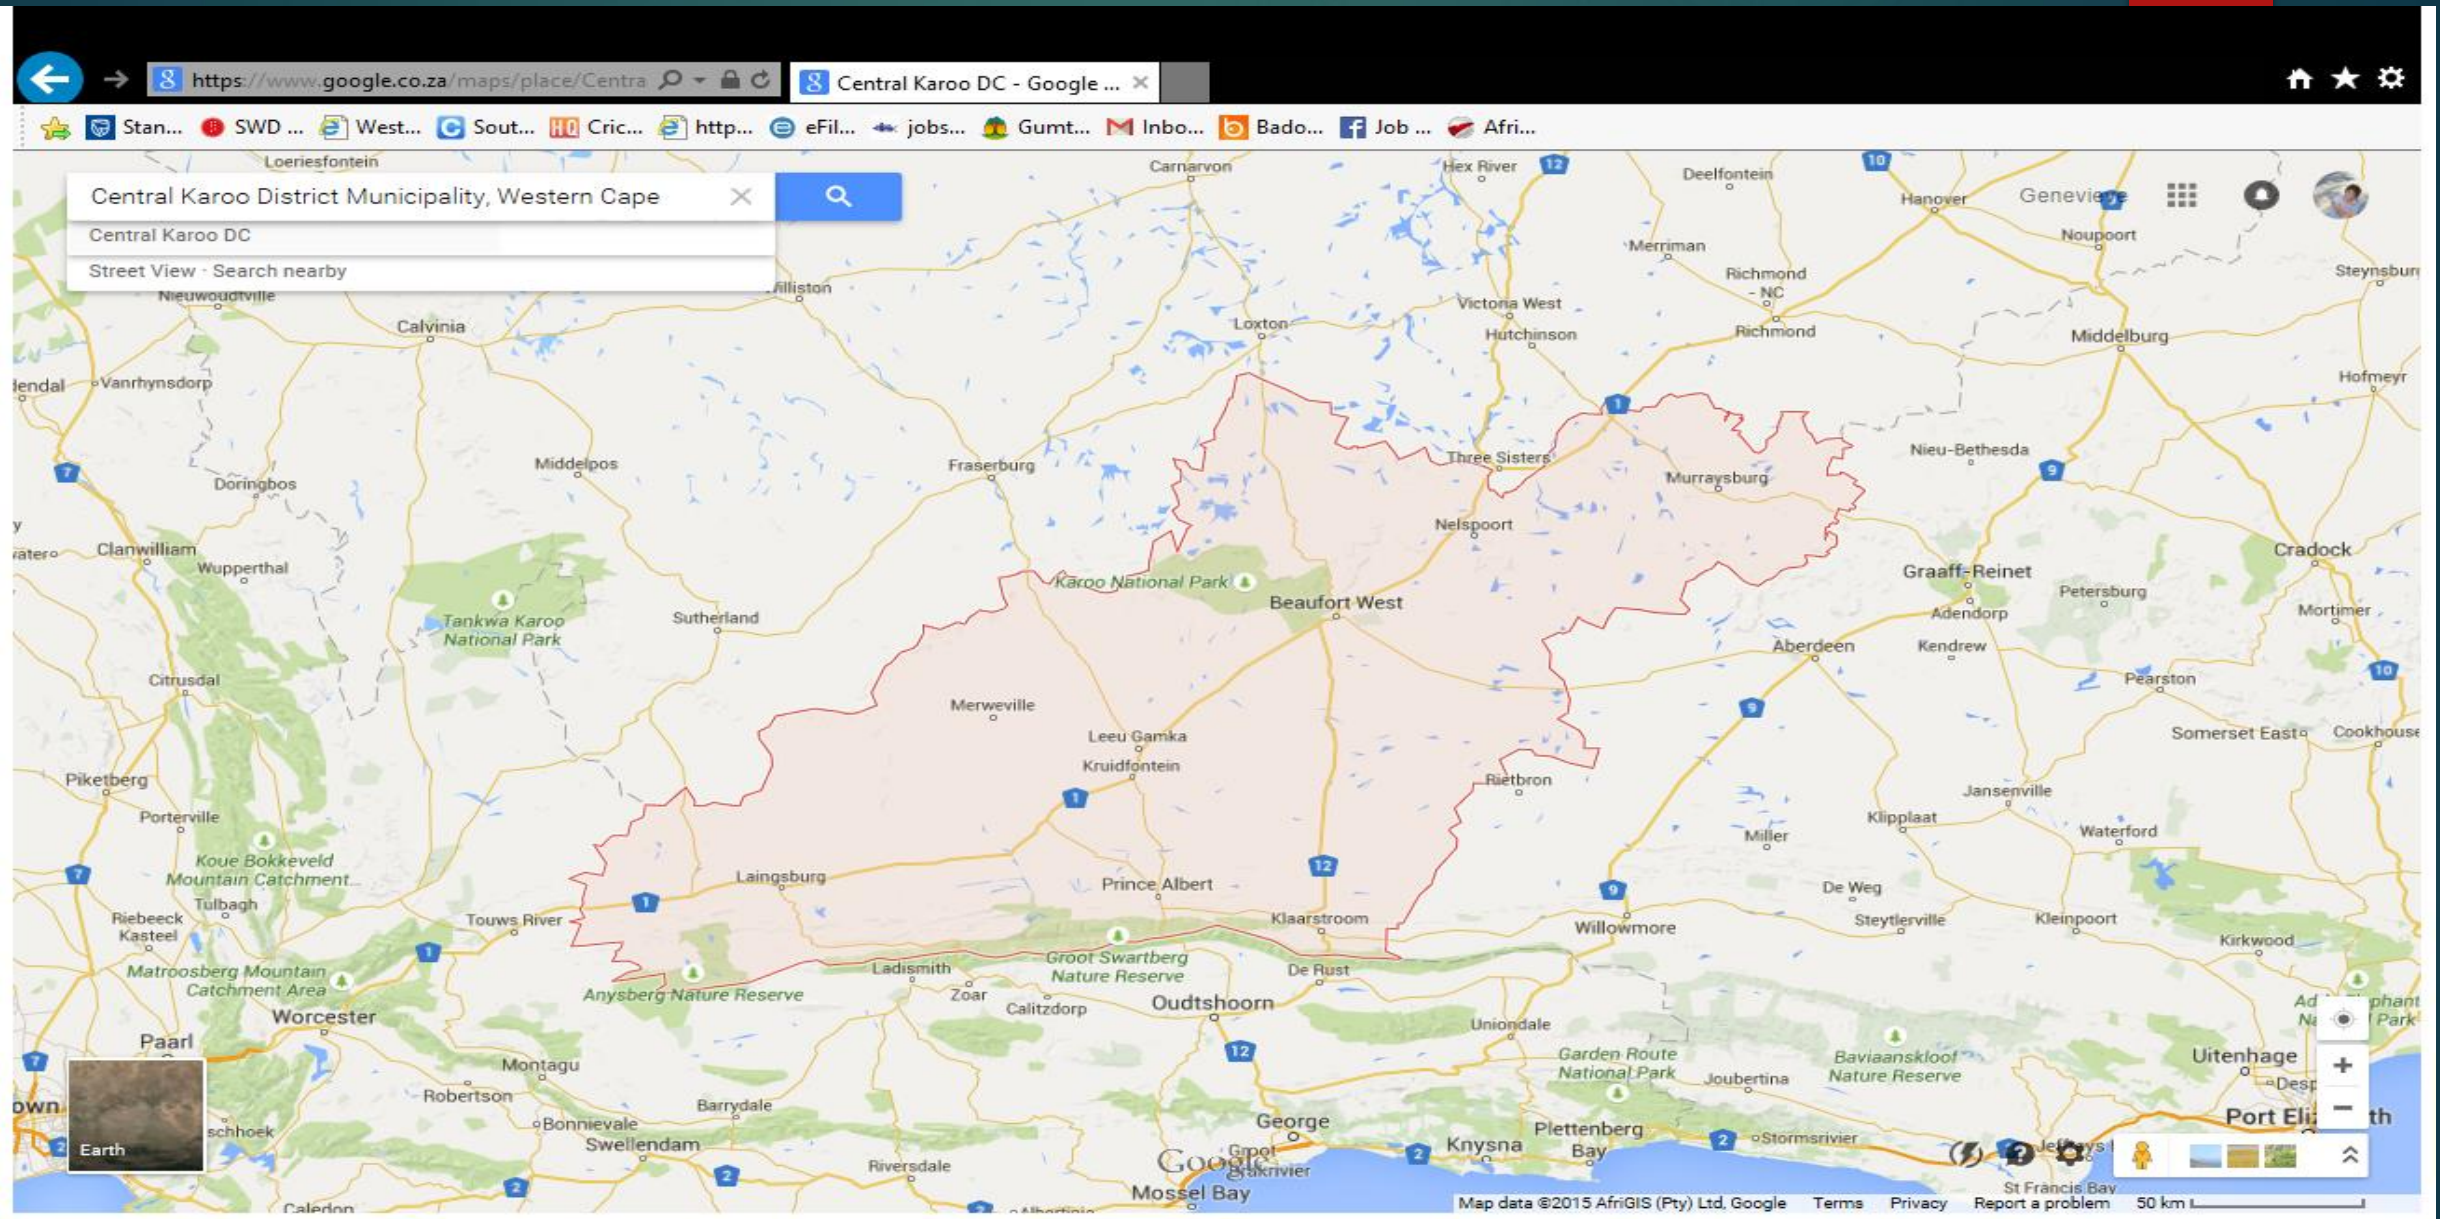

EDEN DISTRICT MUNICIPALITY: MUNICIPALITIES - CLUBS

KANNALAND MUNICIPALITY

CLUB	TOTAL PARTICIPANTS	GENDER		RACE CLASSIFICATION		
		MALE	FEMALE	BLACK	BLACK AFRICAN	WHITE
CALITZDORP YOUNG STARS CRICKET CLUB	23	23	-	23	-	-
LADISMITH CRICKET CLUB	24	24	-	22	-	2

CENTRAL KAROO DISTRICT MUNICIPALITY - MAP