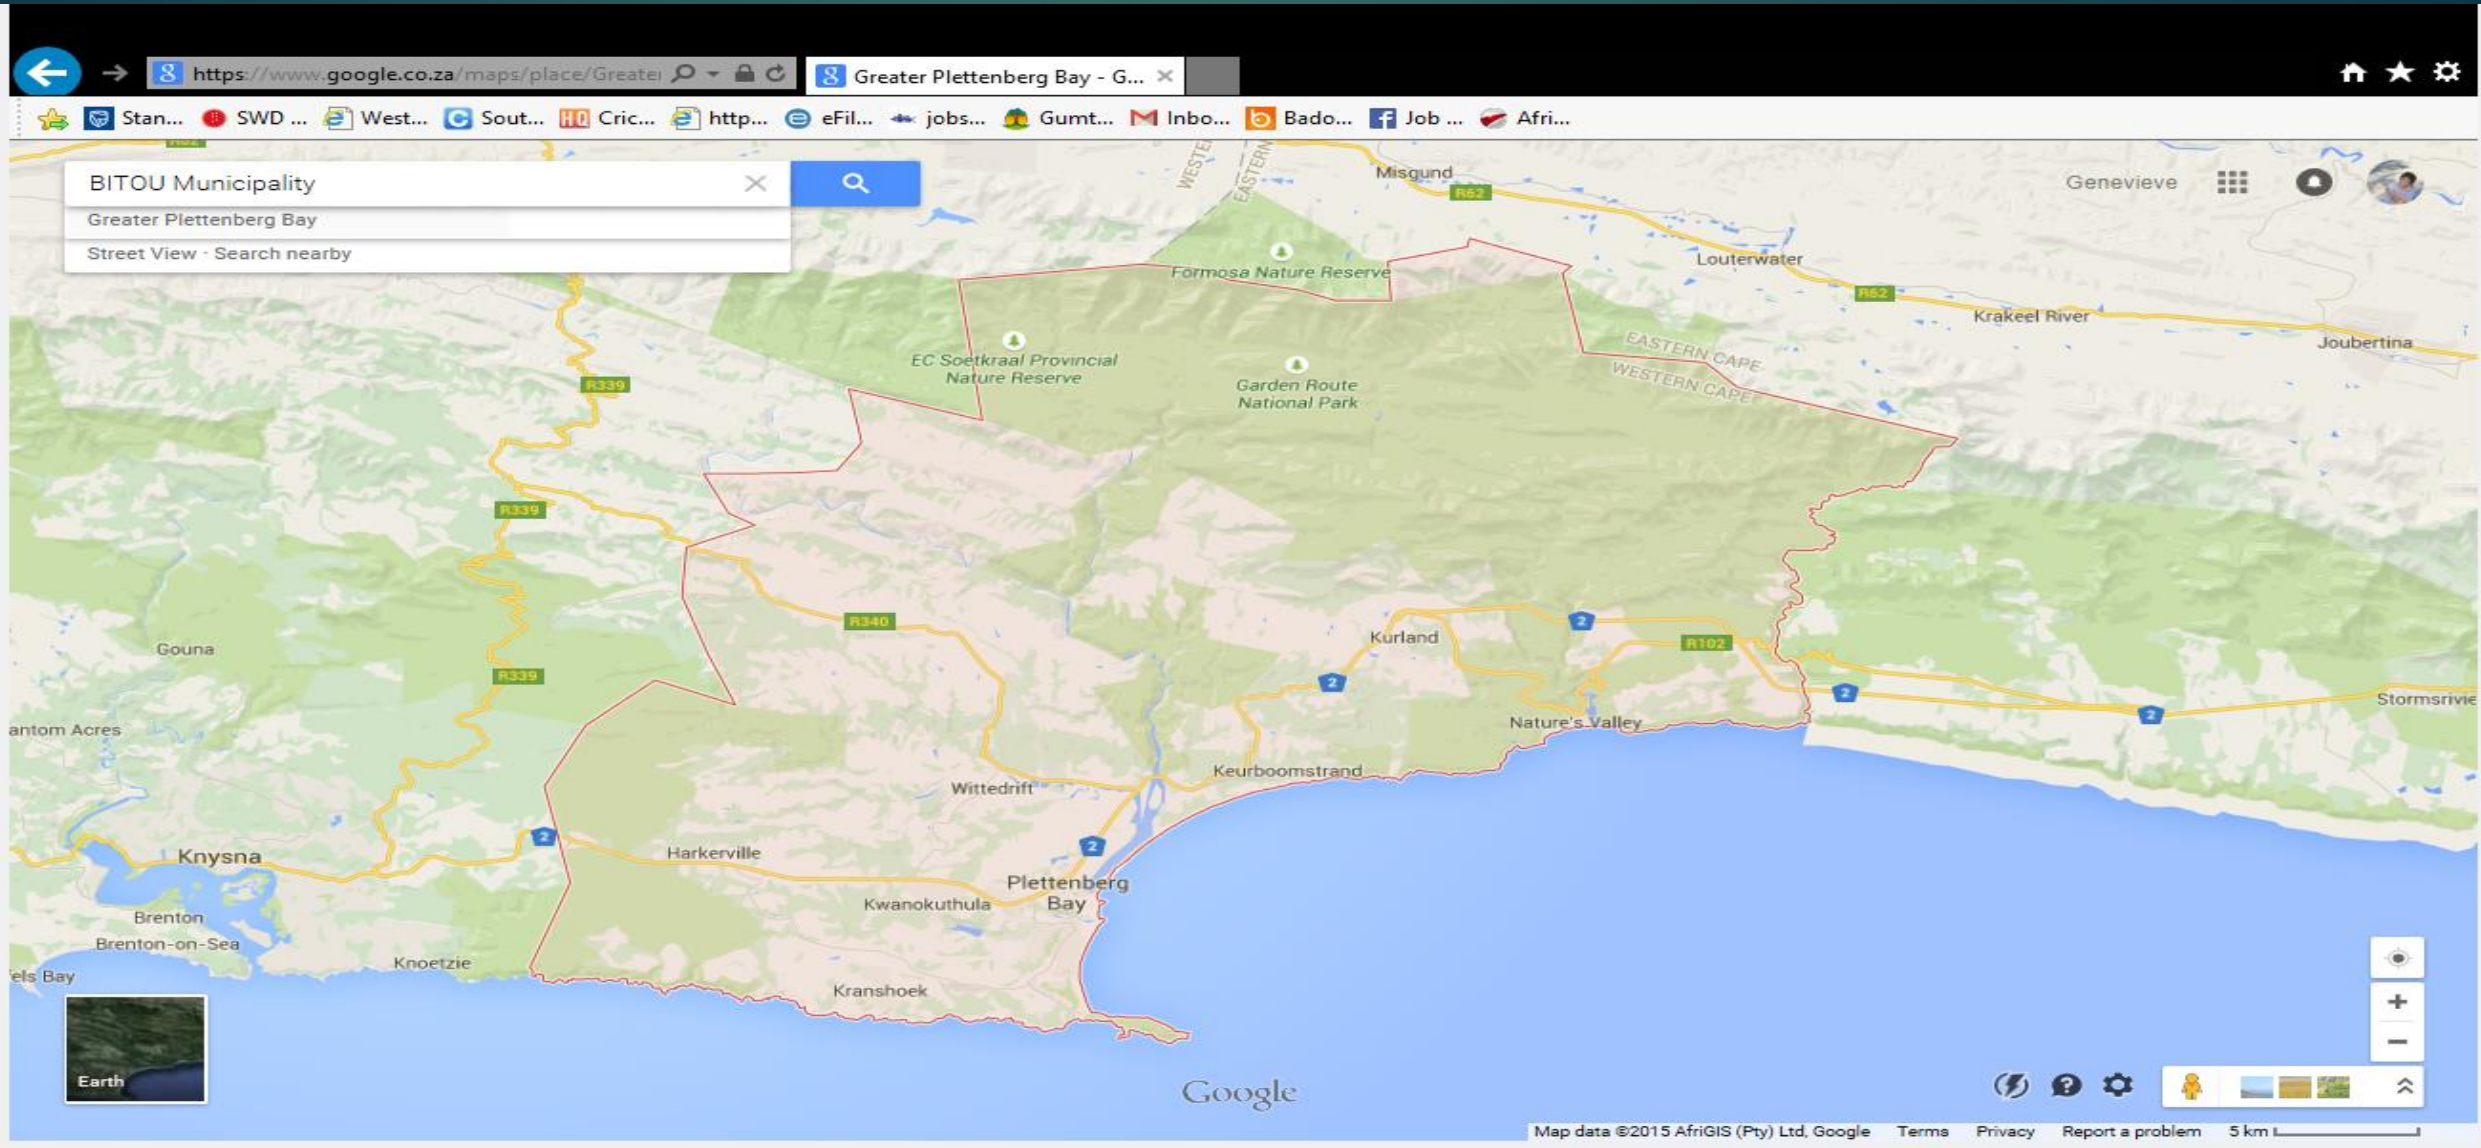

BITOU MUNICIPALITY - MAP

EDEN DISTRICT MUNICIPALITY: MUNICIPALITIES - CLUBS

BITOU MUNICIPALITY

CLUB	TOTAL PARTICIPANTS	GENDER		RACE CLASSIFICATION		
		MALE	FEMALE	BLACK	BLACK AFRICAN	WHITE
KRANSHOEK COBRAS CRICKET CLUB	26	25	1	26	-	-
PIONEERS CRICKET CLUB	30	30	-	24	6	-