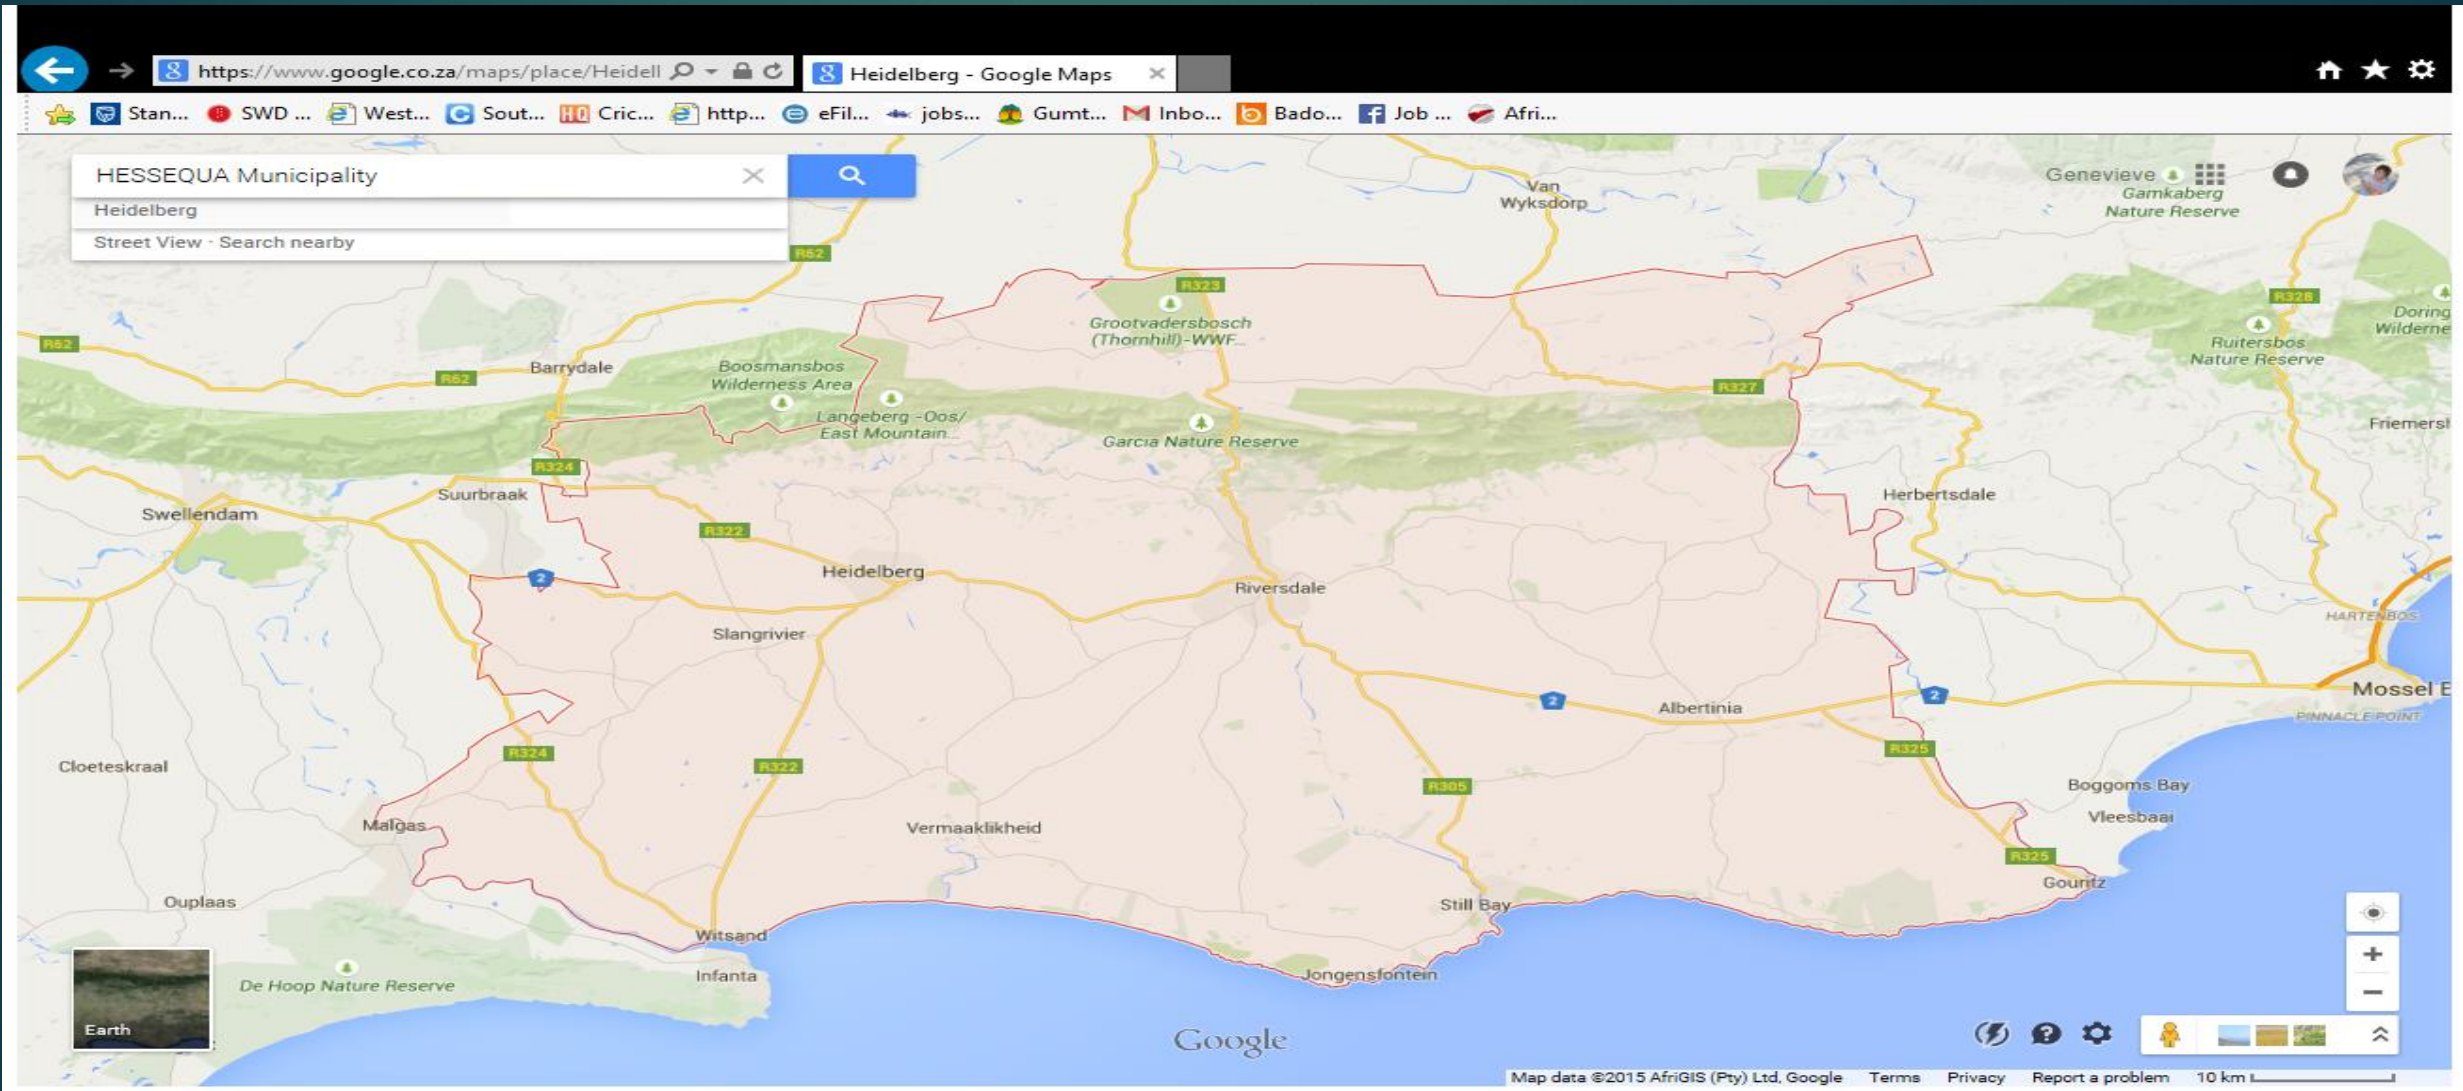

HESSEQUA MUNICIPALITY - MAP

EDEN DISTRICT MUNICIPALITY: MUNICIPALITIES - CLUBS

HESSEQUA MUNICIPALITY

CLUB	TOTAL PARTICIPANTS	GENDER		RACE CLASSIFICATION		
		MALE	FEMALE	BLACK	BLACK AFRICAN	WHITE
ALBERTINIA CRICKET CLUB	22	22	-	22	-	-
HEIDELBERG CRICKET CLUB	30	30	-	29	-	1
MELKHOUTFONTEIN CRICKET CLUB	39	24	15	34	1	4
RIVERSDALE CRICKET CLUB	36	36	-	32	-	4
SLANGRIVIER CRICKET CLUB	35	35	-	34	-	1