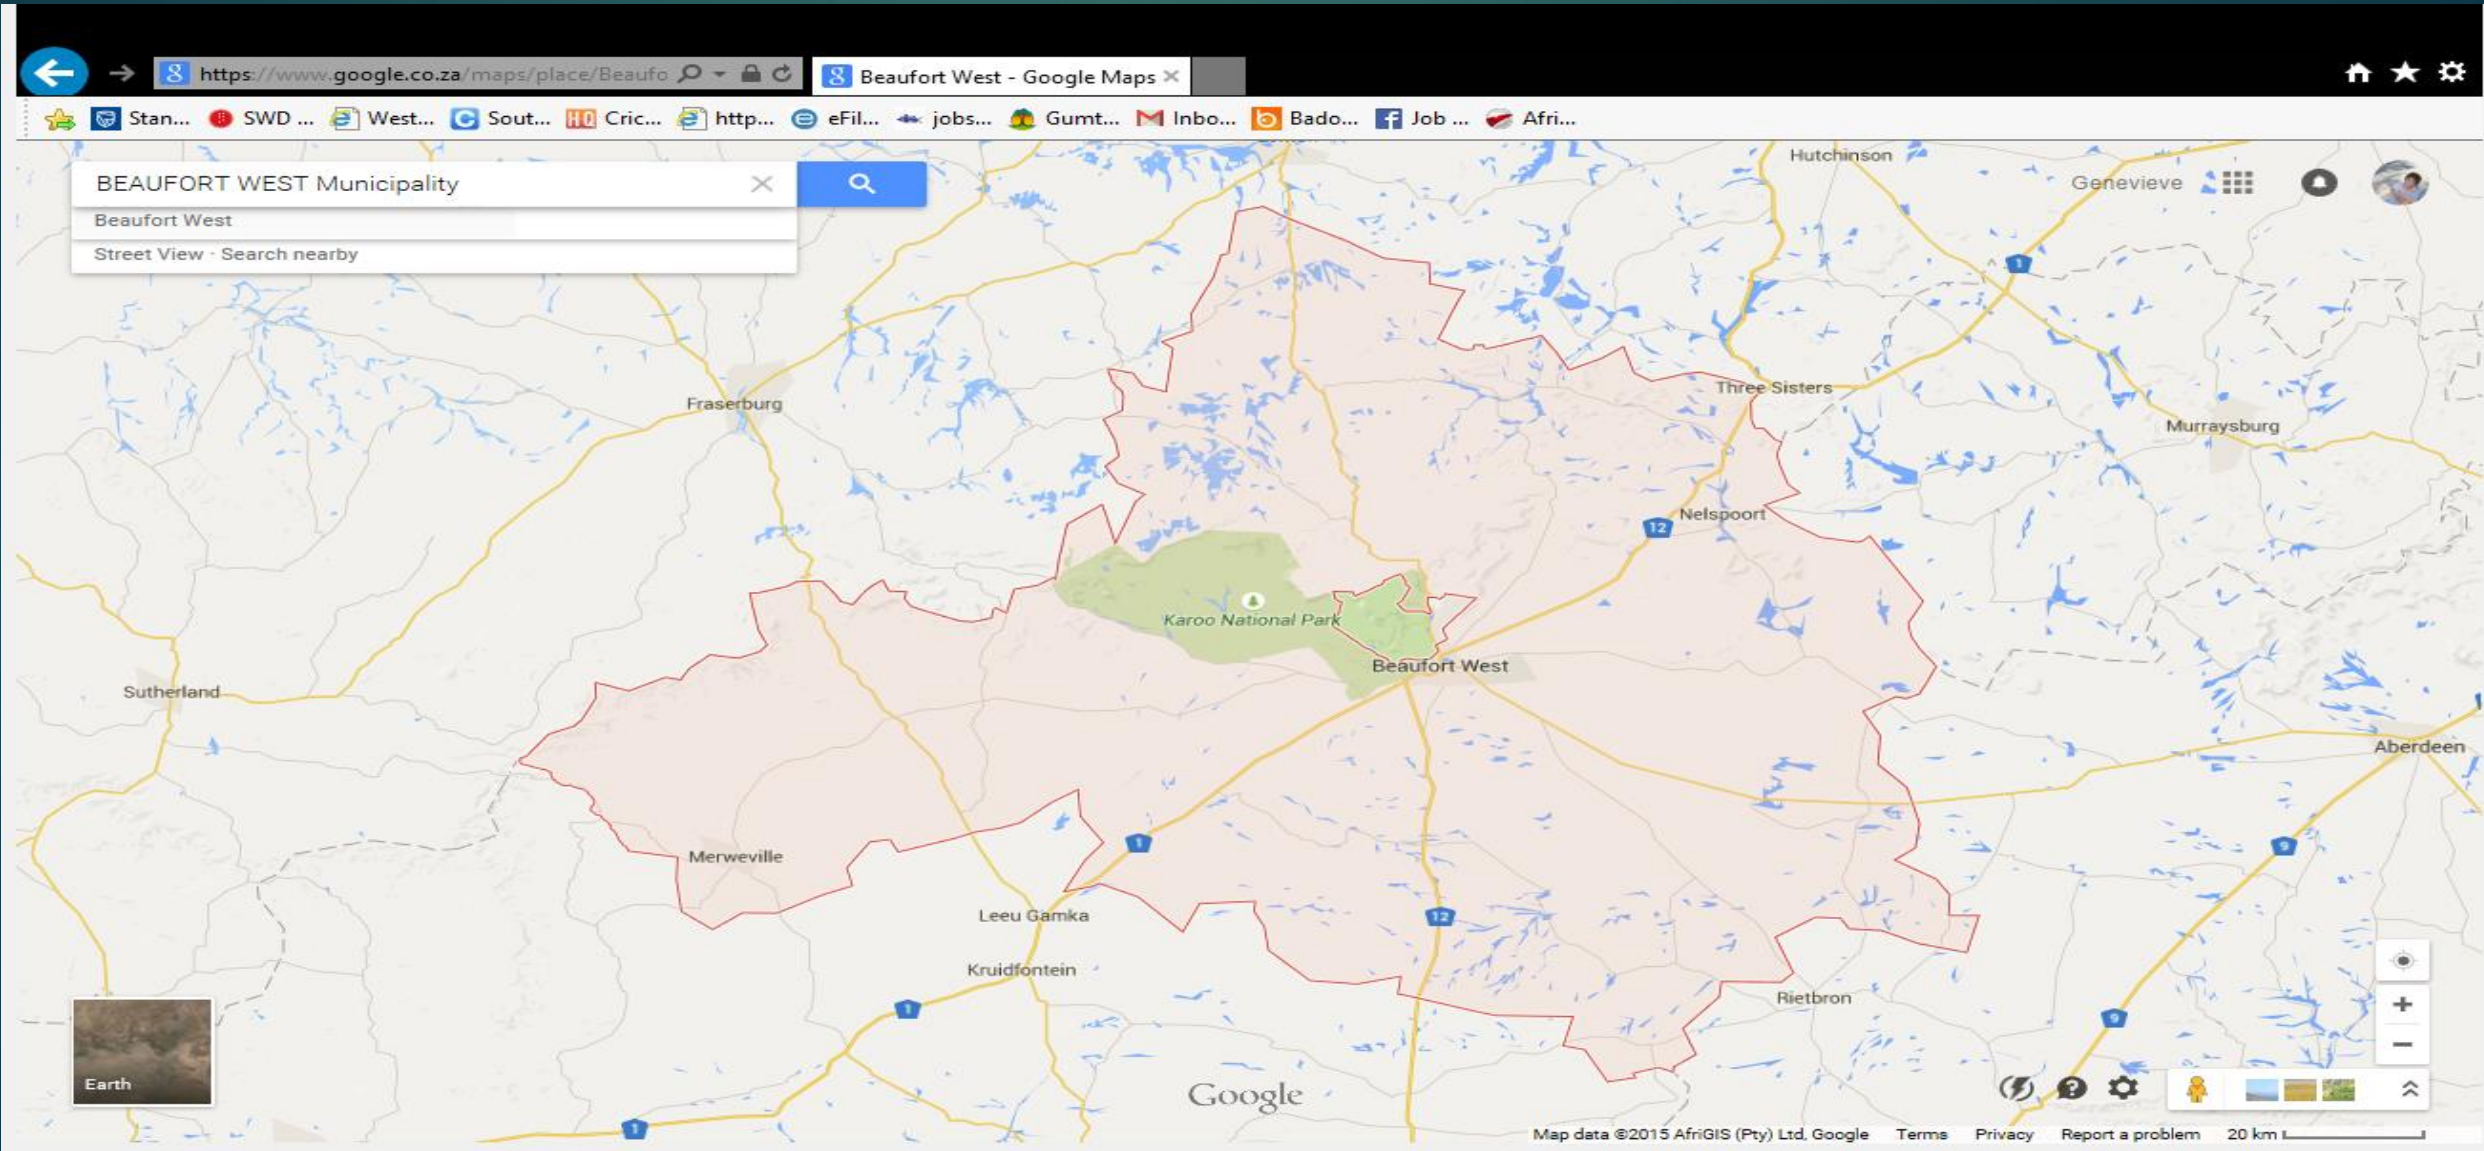

BEAUFORT WEST MUNICIPALITY - MAP